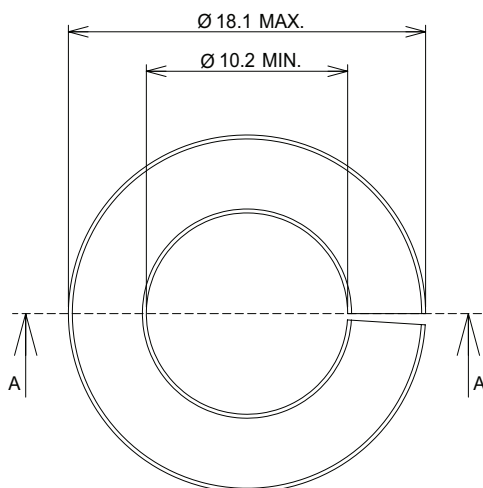

PRODUCT CODE: SCSWM10
SINGLE COIL SPRING WASHER

DESCRIPTION

M10 Single Coil Spring Washer

FINISH

BZP

MATERIAL

Steel

PACKAGING

Packed in qty 100

ADDITIONAL NOTES

Manufactured to DIN 127B

SECTION A-A

⊕ Values are nominal and with a general tolerance ±5% unless otherwise specified