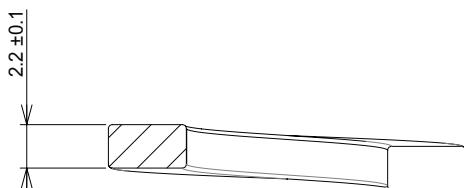

PRODUCT CODE: SCSWM10
SINGLE COIL SPRING WASHER

DESCRIPTION

M10 Single Coil Spring Washer

FINISH

BZP

MATERIAL

Steel

PACKAGING

Packed in qty 100

ADDITIONAL NOTES

Manufactured to DIN 127B

SECTION A-A